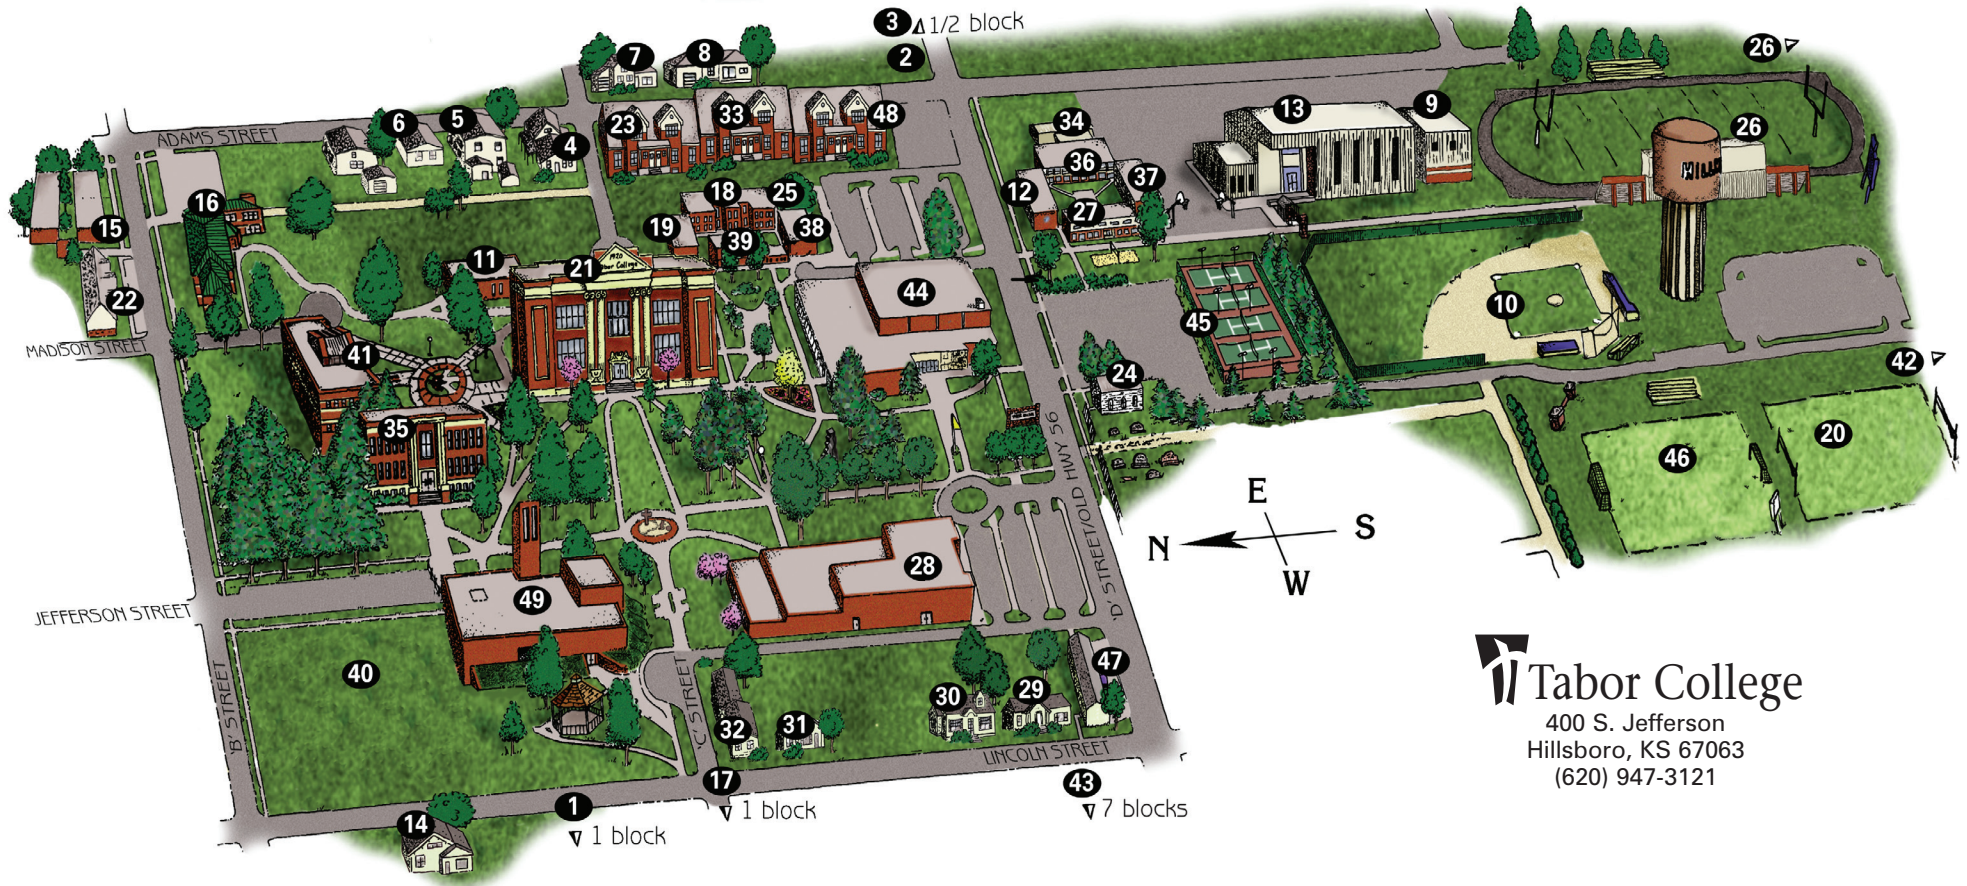

Campus Map

400 S. Jefferson
Hillsboro, KS 67063
(620) 947-3121

Legend

1. 316W Hall (316 South Washington)	15. Cedar Hall	27. Kansas Hall	41. Solomon L. Loewen Natural Science Center (SLL)
2. 608D Hall (608 East D Street)	16. Dakota Hall	28. Library (LIBR)	42. South Practice Soccer Field
3. 610D Hall (610 East D Street)	17. Duplex (206 East C Street)	29. Lincoln I Hall (412 South Lincoln)	43. Sports Complex - Softball & Tennis
4. Adams II Hall (315 South Adams)	18. East Hall	30. Lincoln II Hall (410 South Lincoln)	44. Student Center, Gymnasium & Cafeteria (STCR)
5. Adams III Hall (311 South Adams)	19. Ediger Hall	31. Lincoln V (406 South Lincoln)	45. Tennis Courts
6. Adams IV Hall (309 South Adams)	20. Football Practice Field	32. Lincoln VI Hall (303 East C Street)	46. Vernon R. Wiebe Soccer Practice Field
7. Adams VI Hall (402 South Adams)	21. H. W. Lohrenz Building (LOHR)	33. Loewen Hall	47. Welcome Center
8. Adams VII Hall (408 South Adams)	22. Harms Residence Hall	34. Maintenance Shops	48. Wiebe Hall
9. Athletic Center & Locker Room	23. Hiebert Hall	35. Mary J. Regier Building (MJRB)	49. Wohlgemuth Music Education Center (WMEC)
10. Bluejay Baseball Field	24. Historic Church	36. Nebraska Hall	
11. Business Studies (BUSN)	25. Jaywash	37. Oklahoma Hall	
12. California Hall	26. Joel H. Wiens Stadium Complex Reimer Field-Football & Soccer; Track & Field Events Facility	38. Regier Hall	
13. Campus Recreation Center (CRC)		39. Schlichting Reception Center	
14. Carson Hall (305 South Lincoln)		40. Shari Flaming Center for the Arts (Planned)